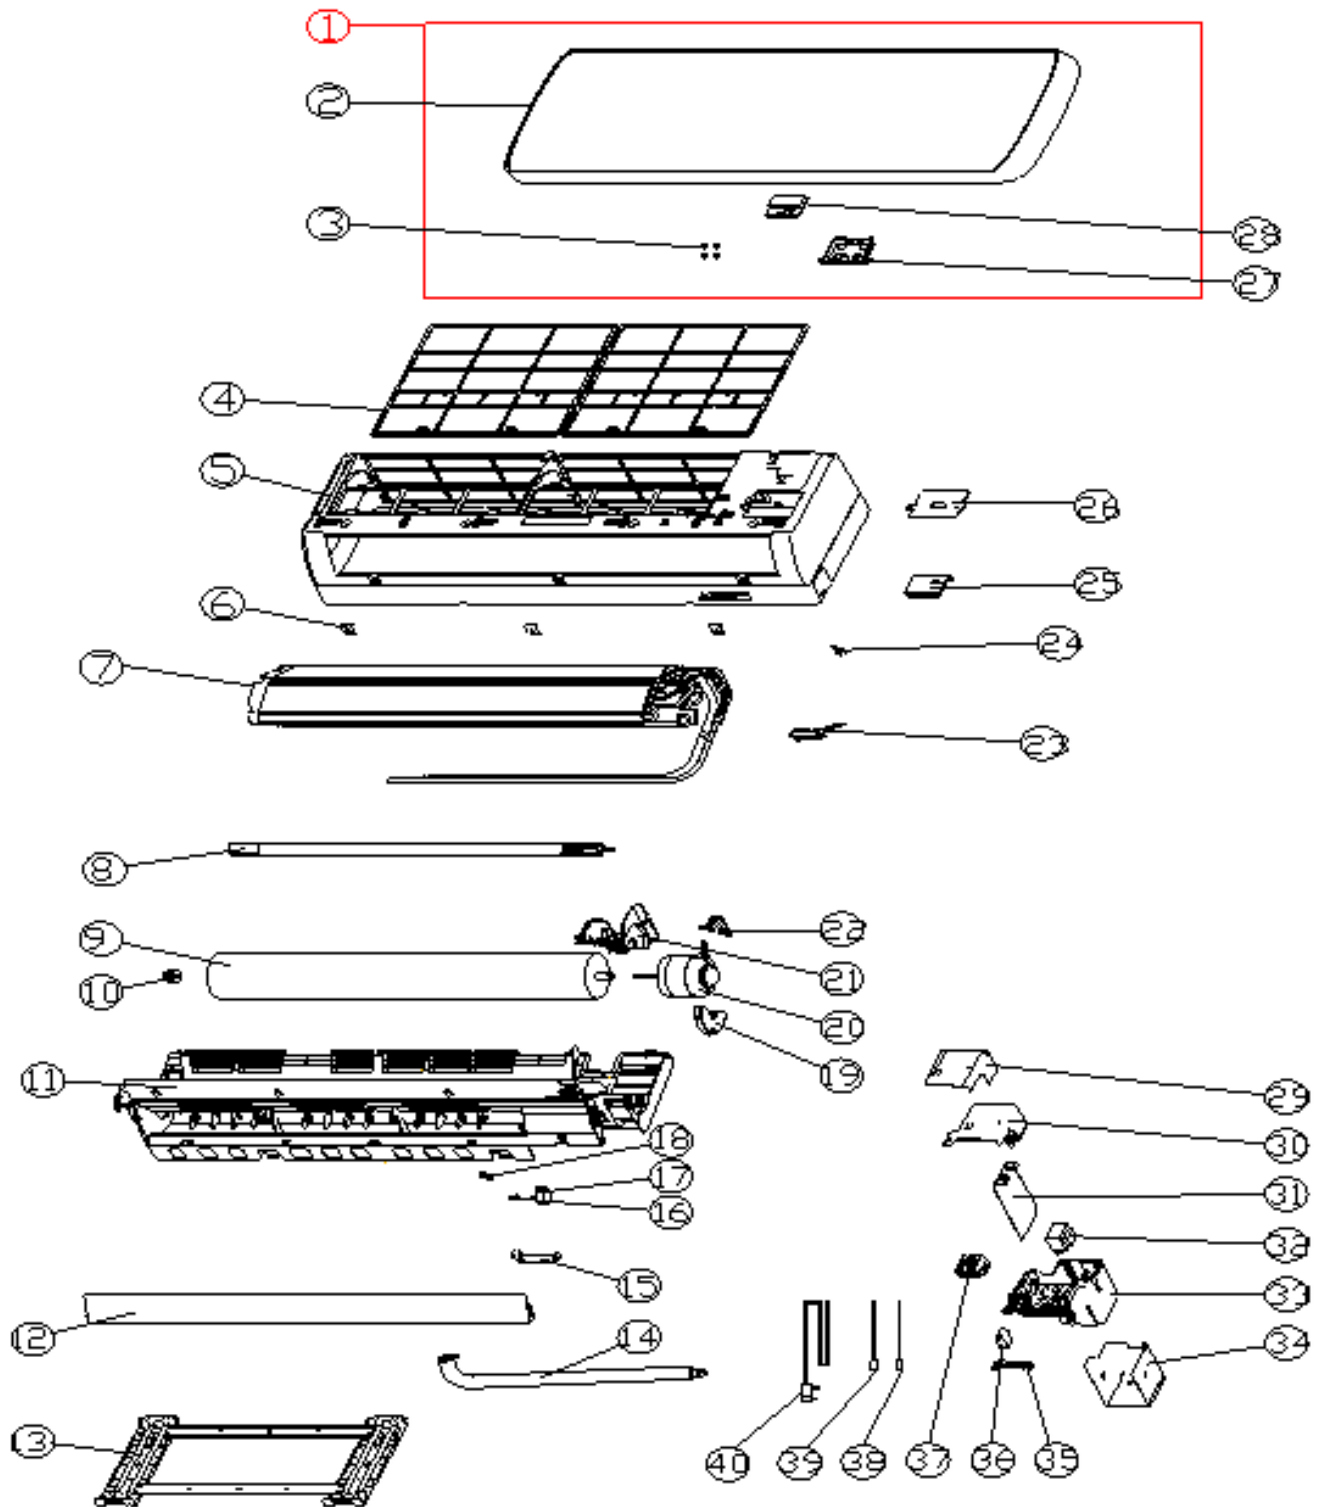

Exploded Views and Parts Listing

Model: IEWH024I3A-CWJ070LCI

Model:IEWH024I3A-CWJ070LCI

No.	Omega Model	Part Name	QTY	Part No.
1	IEWH024I3A-CWJ070LCI	Front panel subassembly	1	811386637
2	IEWH024I3A-CWJ070LCI	Front panel	1	811280337
3	IEWH024I3A-CWJ070LCI	Spring	/	/
4	IEWH024I3A-CWJ070LCI	Air filter	2	811084842
5	IEWH024I3A-CWJ070LCI	Medium frame subassembly	1	810625040
6	IEWH024I3A-CWJ070LCI	Screw cover	3	810798647
7	IEWH024I3A-CWJ070LCI	Evaporator subassembly	1	811010083
8	IEWH024I3A-CWJ070LCI	electric heating tube	1	/
9	IEWH024I3A-CWJ070LCI	Crossflow fan	1	810625031
10	IEWH024I3A-CWJ070LCI	Bearing	1	810554649
11	IEWH024I3A-CWJ070LCI	Bottom frame subassembly	1	811068880
12	IEWH024I3A-CWJ070LCI	Blade	1	810625050
13	IEWH024I3A-CWJ070LCI	Wall-Mounting frame	1	810633353
14	IEWH024I3A-CWJ070LCI	Drainage pipe subassembly	1	810872778
15	IEWH024I3A-CWJ070LCI	Pipe pressure plate	1	810625054
16	IEWH024I3A-CWJ070LCI	Shaft sleeve	1	810470686
17	IEWH024I3A-CWJ070LCI	Stepping motor	1	41712354610
18	IEWH024I3A-CWJ070LCI	Negative ion contact	1	/
19	IEWH024I3A-CWJ070LCI	Motor Bracket (bottom)	1	810625045
20	IEWH024I3A-CWJ070LCI	Fan motor	1	810722261
21	IEWH024I3A-CWJ070LCI	Motor cover	1	810625044
22	IEWH024I3A-CWJ070LCI	Motor Bracket (top)	1	810625053
23	IEWH024I3A-CWJ070LCI	Positive and negative ion generate	1	/
24	IEWH024I3A-CWJ070LCI	Sensor bracket	1	811336323
25	IEWH024I3A-CWJ070LCI	WIFI subassembly	1	811063882
26	IEWH024I3A-CWJ070LCI	Electric control board	1	810625049
27	IEWH024I3A-CWJ070LCI	Display box	1	810809906
28	IEWH024I3A-CWJ070LCI	Display P.C.B assembly	1	810765184
29	IEWH024I3A-CWJ070LCI	Electric control box board(metal)	1	/
34	IEWH024I3A-CWJ070LCI	Electric control box(metal shell)	1	/
35	IEWH024I3A-CWJ070LCI	Wire pressure plate	1	810481118
36	IEWH024I3A-CWJ070LCI	Negative ion generator	1	/
37	IEWH024I3A-CWJ070LCI	Terminal board	1	53149416400
38	IEWH024I3A-CWJ070LCI	Room temperature sensor	1	810203417
39	IEWH024I3A-CWJ070LCI	Pipe temperature sensor	1	8660411190K
40	IEWH024I3A-CWJ070LCI	Power line	1	810703404