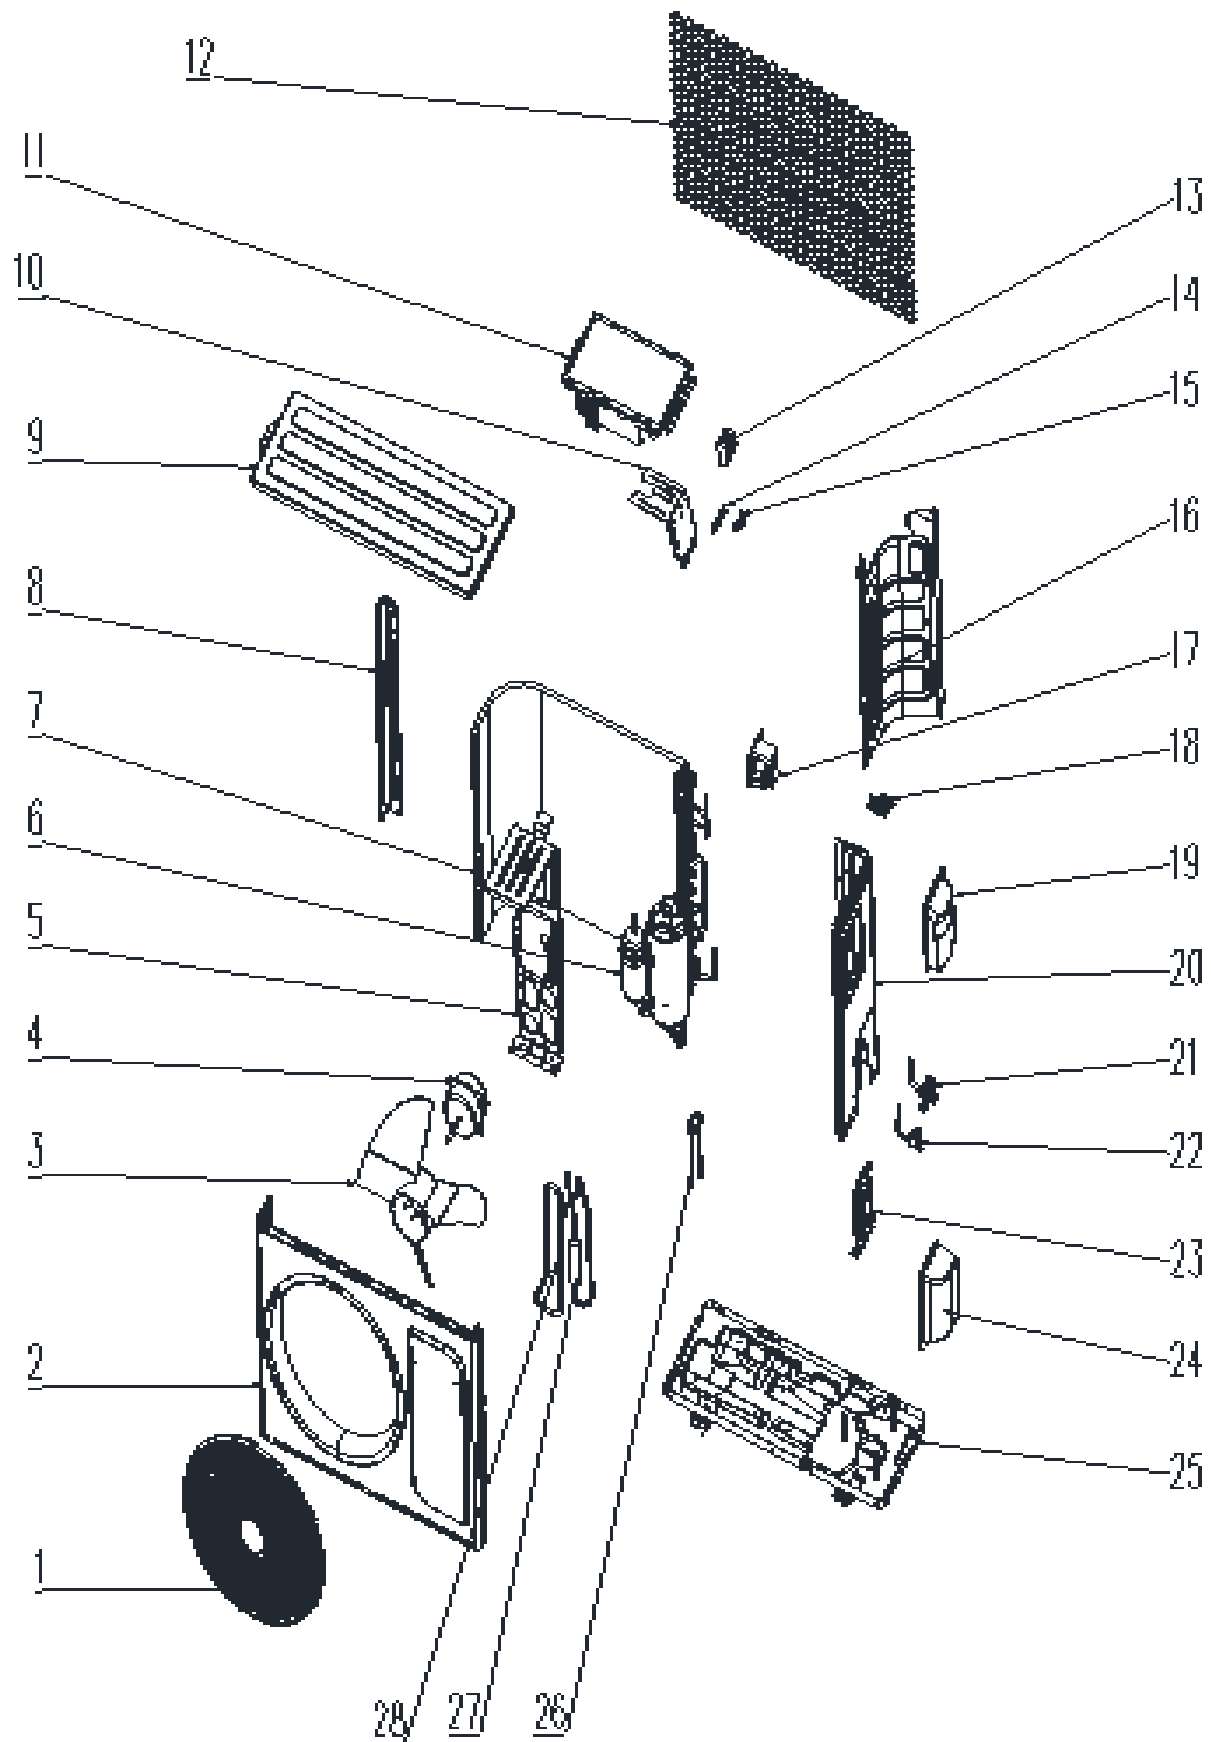

Exploded Views and Parts Listing

Model: ICHH012I3A-CTJ035GF

Model: ICHH012I3A-CTJ035GF

No.	Omega Model	Part Name	QTY	Part No.
1	ICHH012I3A-CTJ035GF	The front panel	1	811232896
2	ICHH012I3A-CTJ035GF	The front net cover	1	811232838
3	ICHH012I3A-CTJ035GF	Axial flow fan	1	810550099
4	ICHH012I3A-CTJ035GF	Fan motor	1	811252647
5	ICHH012I3A-CTJ035GF	The motor bracket	1	811232856
6	ICHH012I3A-CTJ035GF	compressor	1	811147354
7	ICHH012I3A-CTJ035GF	Condenser assembly	1	811258094
8	ICHH012I3A-CTJ035GF	Corner mounting plate	1	811232892
9	ICHH012I3A-CTJ035GF	Cover board	1	811232895
10	ICHH012I3A-CTJ035GF	Terminal seat	1	811232884
11	ICHH012I3A-CTJ035GF	outdoor electric control subassembly	1	811275723
12	ICHH012I3A-CTJ035GF	Rear net cover	1	811242562
13	ICHH012I3A-CTJ035GF	Platen	1	810811295
14	ICHH012I3A-CTJ035GF	lower electrical inseallation board	1	810530815
15	ICHH012I3A-CTJ035GF	Upper electrical inseallation board	1	810536134
16	ICHH012I3A-CTJ035GF	Soundproof board	1	811232865
17	ICHH012I3A-CTJ035GF	Reactor	1	810900627
18	ICHH012I3A-CTJ035GF	Sensor holder	1	811232870
19	ICHH012I3A-CTJ035GF	electric cover subassembly	1	810808983
20	ICHH012I3A-CTJ035GF	Right side panel	1	811232894
21	ICHH012I3A-CTJ035GF	Lower cut-off valve	1	/
22	ICHH012I3A-CTJ035GF	Upper cut-off valve	1	/
23	ICHH012I3A-CTJ035GF	valve mounting plate	1	811232882
24	ICHH012I3A-CTJ035GF	Valve cover	1	811230432
25	ICHH012I3A-CTJ035GF	Floor assembly	1	811391015
26	ICHH012I3A-CTJ035GF	Capillary Components	1	811270980
27	ICHH012I3A-CTJ035GF	Suction piping	1	811229206
28	ICHH012I3A-CTJ035GF	Gas exhaust piping	1	811270980