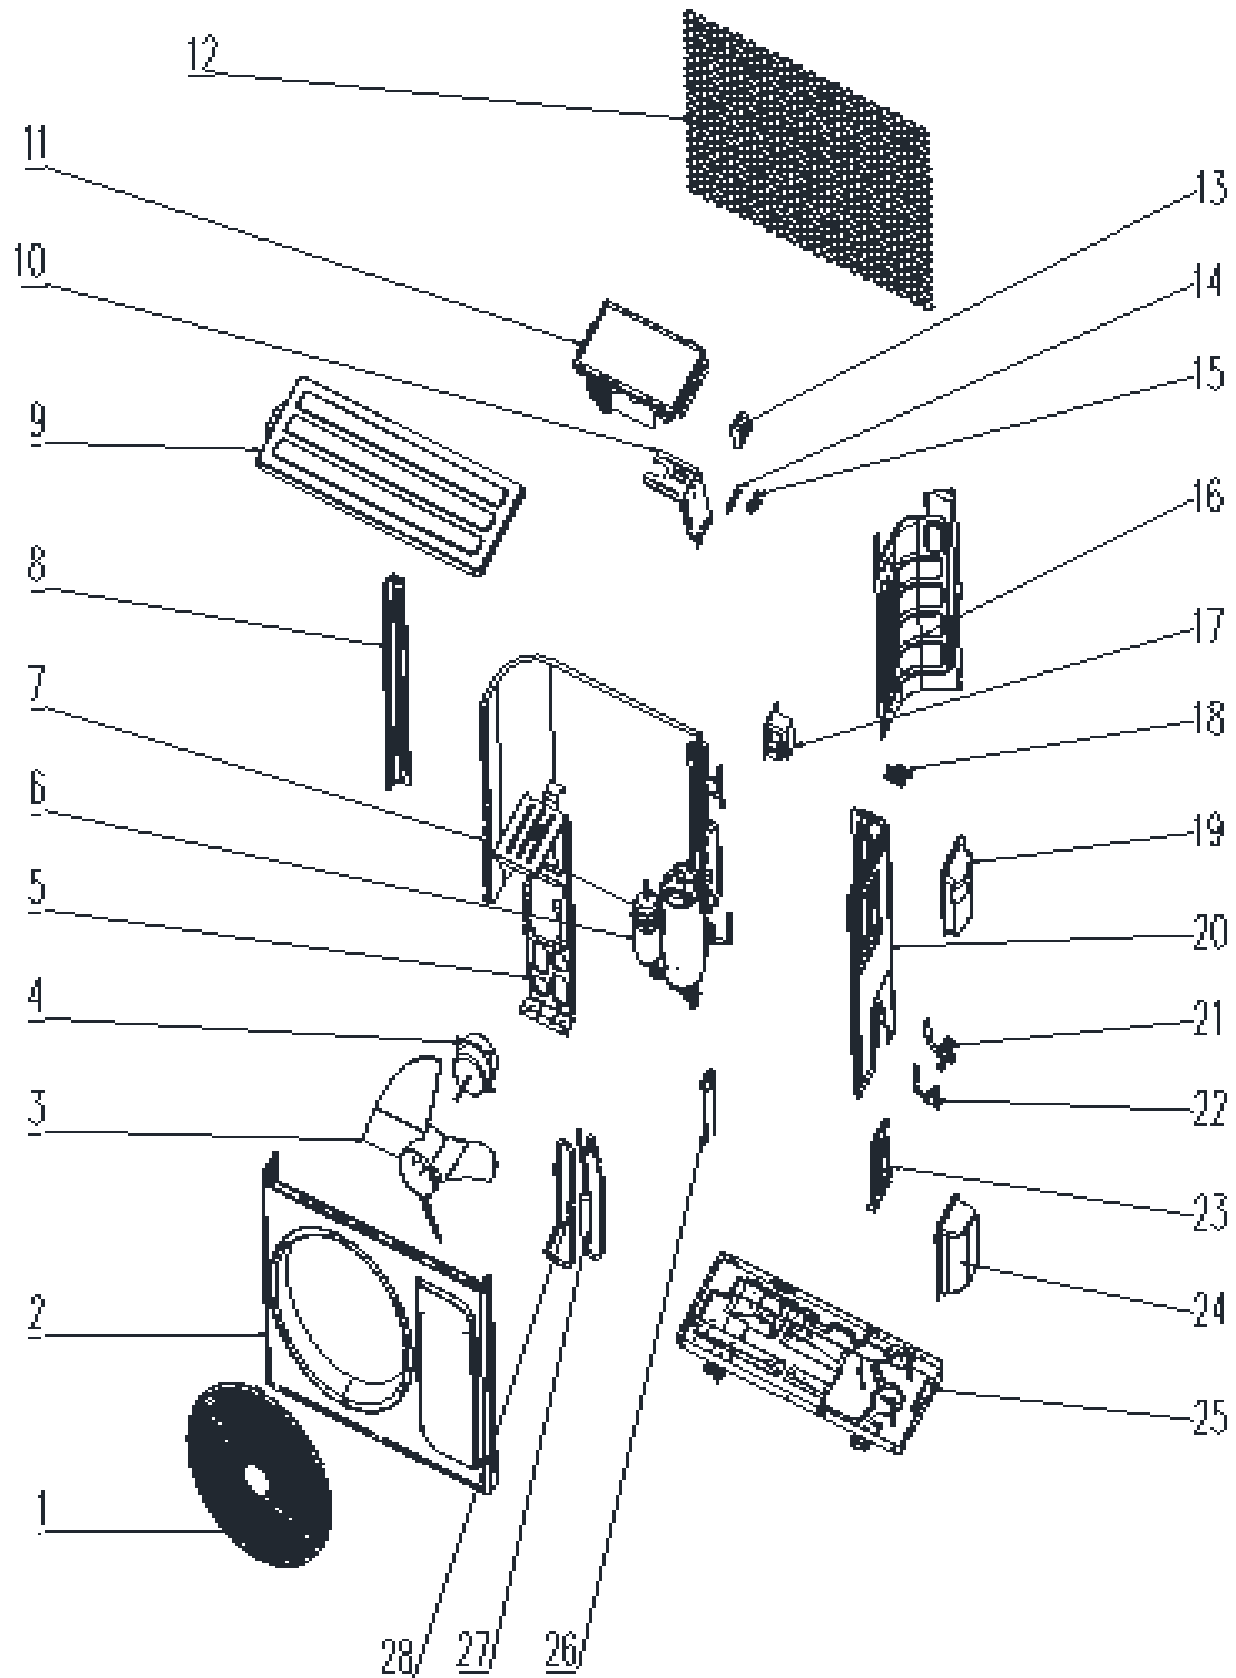

Exploded Views and Parts Listing

Model: ICHH009I3A-CTI026GF

Model: ICHH009I3A-CTI026GF

No.	Omega Model	Part Name	QTY	Part No.
1	ICHH009I3A-CTI026GF	The front panel	1	811232896
2	ICHH009I3A-CTI026GF	The front net cover	1	811232838
3	ICHH009I3A-CTI026GF	Axial flow fan	1	810550099
4	ICHH009I3A-CTI026GF	Fan motor	1	811252647
5	ICHH009I3A-CTI026GF	The motor bracket	1	811232856
6	ICHH009I3A-CTI026GF	compressor	1	811147354
7	ICHH009I3A-CTI026GF	Condenser assembly	1	811258094
8	ICHH009I3A-CTI026GF	Corner mounting plate	1	811232892
9	ICHH009I3A-CTI026GF	Cover board	1	811232895
10	ICHH009I3A-CTI026GF	Terminal seat	1	811232884
11	ICHH009I3A-CTI026GF	outdoor electric control subassembly	1	811275723
12	ICHH009I3A-CTI026GF	Rear net cover	1	811242562
13	ICHH009I3A-CTI026GF	Platen	1	810811295
14	ICHH009I3A-CTI026GF	lower electrical inseallation board	1	810530815
15	ICHH009I3A-CTI026GF	Upper electrical inseallation board	1	810536134
16	ICHH009I3A-CTI026GF	Sound proof board	1	811232865
17	ICHH009I3A-CTI026GF	Reactor	1	810900627
18	ICHH009I3A-CTI026GF	Sensor holder	1	811232870
19	ICHH009I3A-CTI026GF	electric cover subassembly	1	810808983
20	ICHH009I3A-CTI026GF	Right side panel	1	811232894
21	ICHH009I3A-CTI026GF	Lower cut-off valve	/	/
22	ICHH009I3A-CTI026GF	Upper cut-off valve	/	/
23	ICHH009I3A-CTI026GF	valve mounting plate	1	811232882
24	ICHH009I3A-CTI026GF	Valve cover	1	811230432
25	ICHH009I3A-CTI026GF	Floor assembly	1	811391015
26	ICHH009I3A-CTI026GF	Capillary Components	1	811270980
27	ICHH009I3A-CTI026GF	Suction piping	1	811229206
28	ICHH009I3A-CTI026GF	Gas exhaust piping	1	811270980