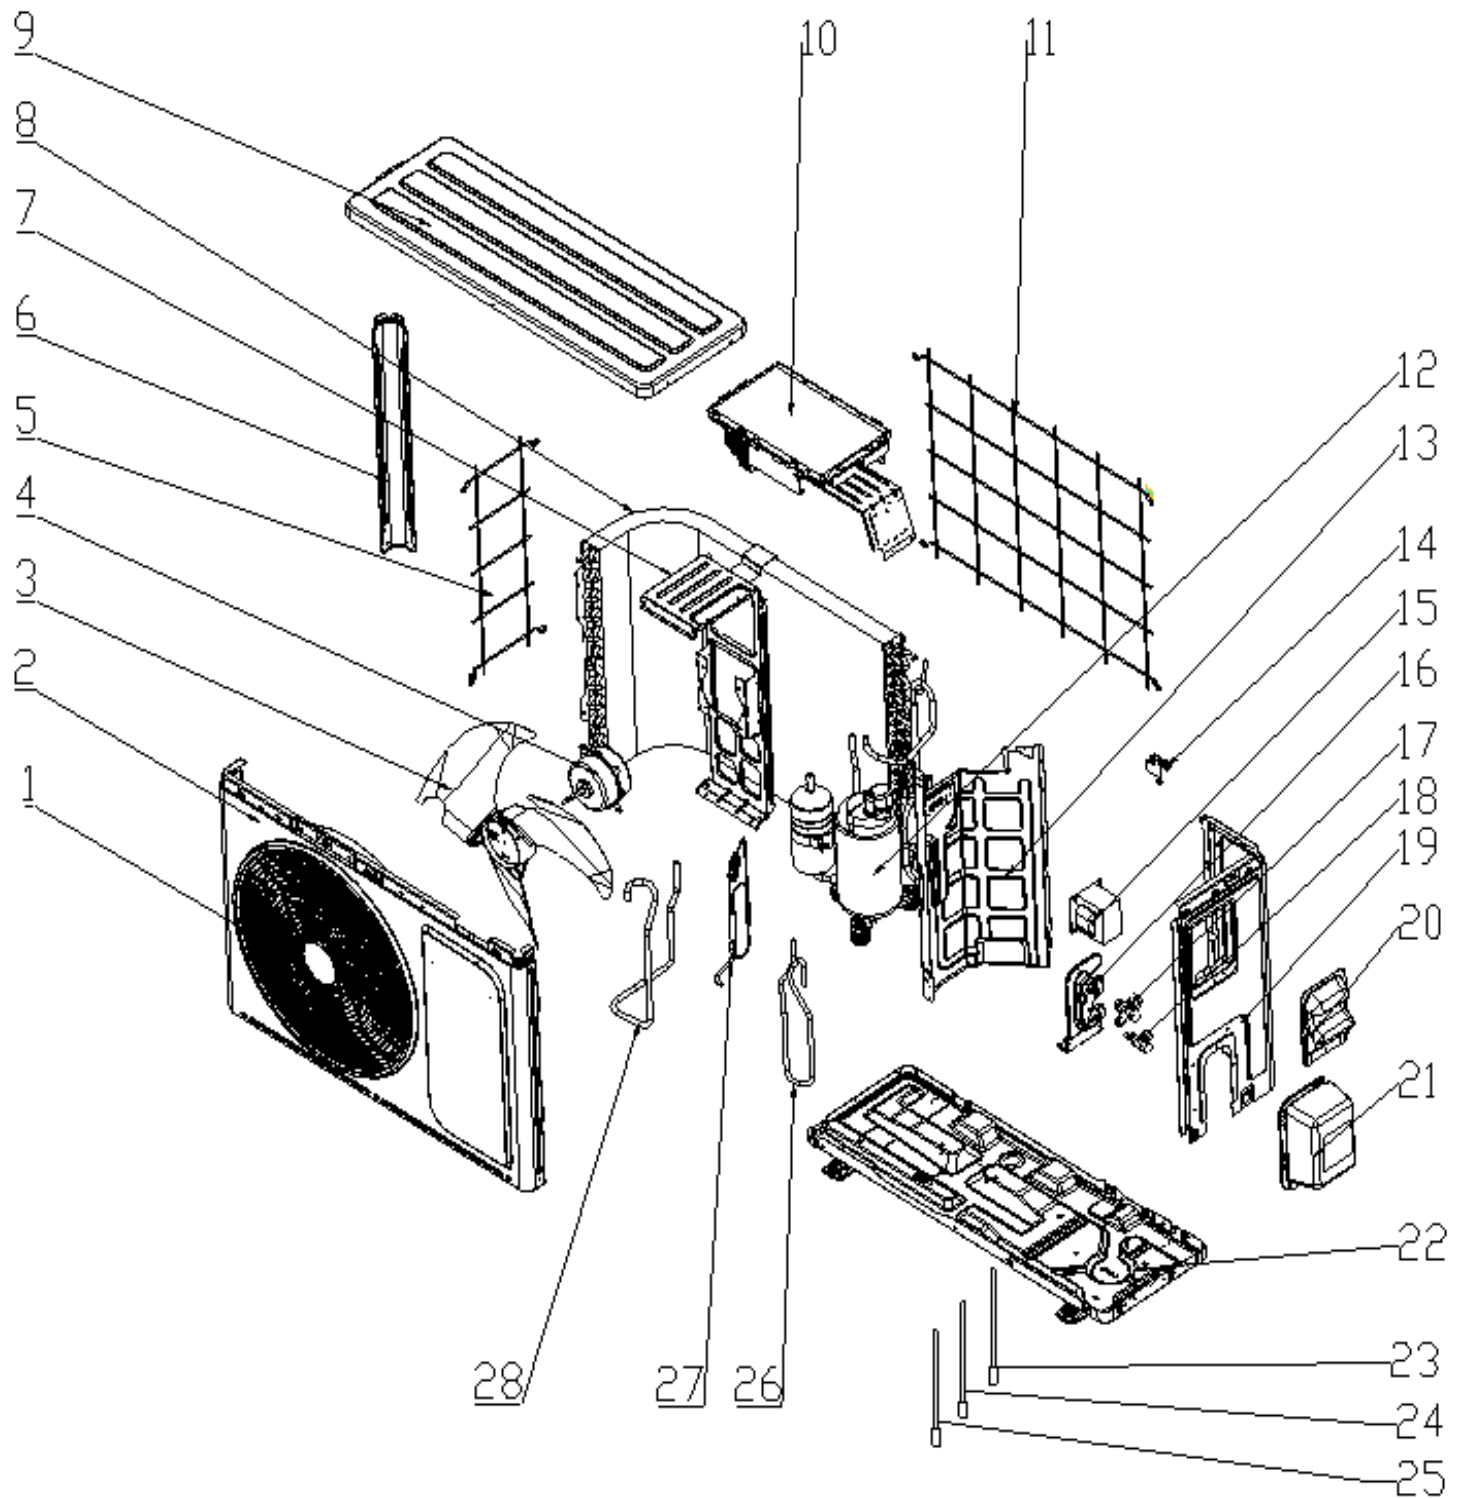

Exploded Views and Parts Listing

Model: ICHH018I3A-CTJ053GF

Model: ICHH018I3A-CTJ053GF

No.	Omega Model	Part Name	QTY	Part No.
1	ICHH018I3A-CTJ053GF	The front net cover	1	811025406
2	ICHH018I3A-CTJ053GF	The front panel	1	811025444
3	ICHH018I3A-CTJ053GF	Axial flow fan	1	811144605
4	ICHH018I3A-CTJ053GF	Outdoor Fan motor	1	811208008/811218972
5	ICHH018I3A-CTJ053GF	Side net cover	1	/
6	ICHH018I3A-CTJ053GF	Corner mounting plate	1	811025441
7	ICHH018I3A-CTJ053GF	The motor bracket	1	811025439
8	ICHH018I3A-CTJ053GF	Condenser assembly	1	811210837
9	ICHH018I3A-CTJ053GF	Cover board	1	811025445
10	ICHH018I3A-CTJ053GF	outdoor electric control subassembly	1	811204386
11	ICHH018I3A-CTJ053GF	Rear net cover	1	/
12	ICHH018I3A-CTJ053GF	compressor	1	810971179
13	ICHH018I3A-CTJ053GF	Soundproof board	1	811026119
14	ICHH018I3A-CTJ053GF	Sensor holder	1	811025553
15	ICHH018I3A-CTJ053GF	Reactor	1	810900626
16	ICHH018I3A-CTJ053GF	valve mounting plate	1	811025407
17	ICHH018I3A-CTJ053GF	cut-off valve 3/8	1	/
18	ICHH018I3A-CTJ053GF	cut-off valve 1/2	1	/
19	ICHH018I3A-CTJ053GF	Right side panel	1	811025412
20	ICHH018I3A-CTJ053GF	handle	1	810808983
21	ICHH018I3A-CTJ053GF	Valve cover	1	810828090
22	ICHH018I3A-CTJ053GF	Floor assembly	1	811156949
23	ICHH018I3A-CTJ053GF	Outdoor temperature sensor	1	810650742
24	ICHH018I3A-CTJ053GF	Pipe temperature sensor	1	810650743
25	ICHH018I3A-CTJ053GF	Exhaust temperature sensor	1	810650744
26	ICHH018I3A-CTJ053GF	discharge tube	1	811179826
27	ICHH018I3A-CTJ053GF	Capillary Components	1	811212795
28	ICHH018I3A-CTJ053GF	suction tube	1	811102154